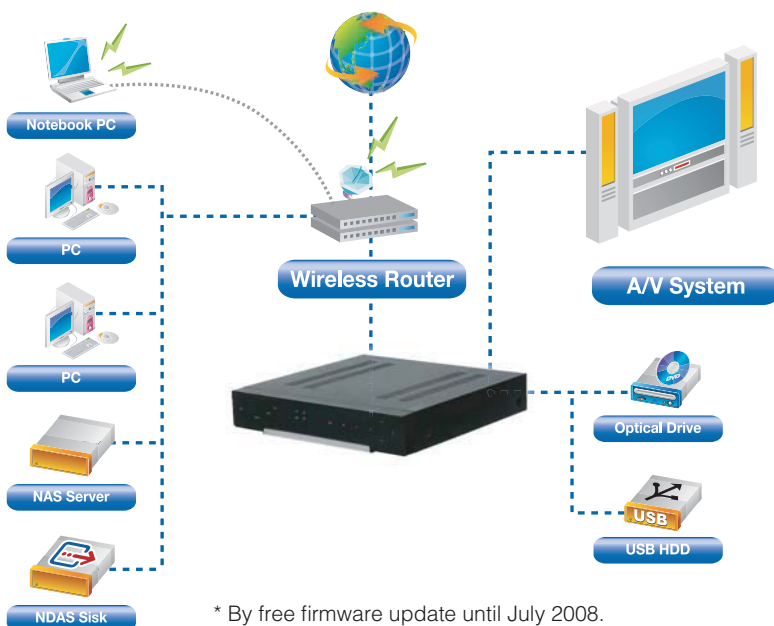

ZUBEHÖR

Fernbedienung, Batterien, A/V Kabel (Stereo/Composite), DVI-HDMI Kabel, PATA-zu-SATA Konverter, AC/DC Netzteil, NDAS Installations-CD, Ethernet Kabel, Handbuch.

Handbuch in Deutsch, Englisch, Französisch und Russisch enthalten.

Silent HDTV Home Media Center

Multimedia Player with up to 1000GB internal 3.5" HDD and Network Interface

Articlenumber A-70900

Internet Radio*

Digital Cinema

The N36 supports nearly all important formats, videos can be played in full HD resolution up to 1080p. DVD Images are displayed with navigation menu to offer you the best movie experience.