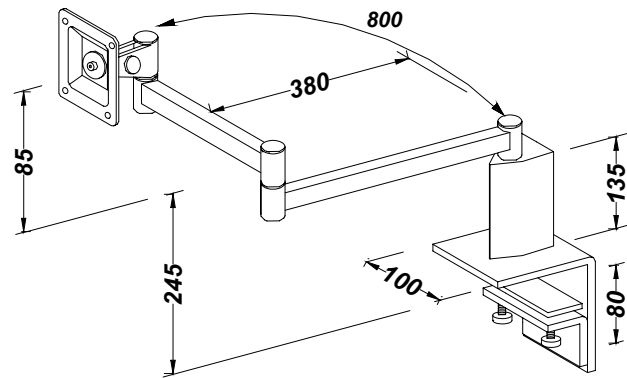

WL168

SPECIFICATIONS

- ▶ *Double LCD/TFT standard on Clamp*
- ▶ *Clamp suites desk panels up to 85 mm*
- ▶ *5 pivots with a 360 ° rotation point of the flat panel*
- ▶ *This model includes the VESA 75 x 75 mm and the VESA 100 x 100 mm*
- ▶ *Cable management in the Aluminium profile*
- ▶ *Colour in smooth GREY / ALU RAL 9006 PE 50 / X + RAL 9006 ST*
- ▶ *VESA colour in RAL 9023*
- ▶ *Weight – Brut = 5,70 Kg / Weight – Net = 5,50 Kg*
- ▶ *Box dimensions = B/D/H = 420x430x100 Volume = 0,018 m³*