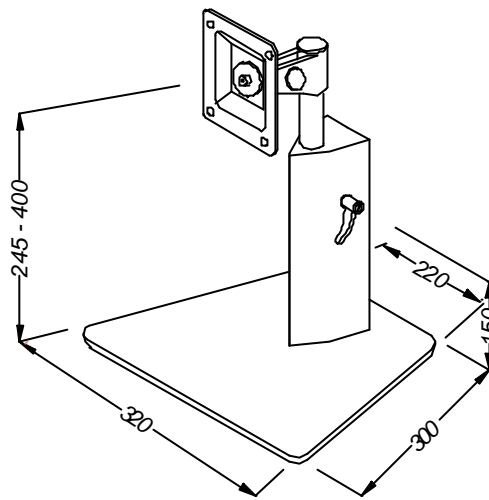

WL176

SPECIFICATIONS

- ? *Single LCD/TFT standard on trapezium foot*
- ? *Heavy construction combining Aluminium and steel for an ergonomically design*
- ? *Height adjustable over 150 mm with a gas hinge up to 8 Kg*
- ? *3 pivots with a 180° rotation point of the flat panel*
- ? *This model includes the VESA 75 x 75 mm and the VESA 100 x 100 mm*
- ? *Cable management in the Aluminium profile*
- ? *Security lever to fix the desired height*
- ? *Colour in smooth GREY / ALU RAL 9006 PE 50 / X + RAL 9006 ST*
- ? *VESA colour in RAL 9023.*
- ? *Weight - Brut = 5.7Kg / Weight - Net = 5,5 Kg*
- ? *Box dimensions = B/D/H = 335x140x320 Volume = 0,015m³*